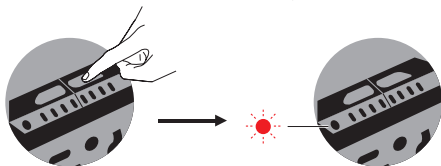

Charging a laptop with DC cable - important note

1. Choose correct tip to fit the DC port of your laptop.
2. Set the correct voltage on the power bank:
  Keep long press on the button until display is flashing.

Click button short to step between Voltage 12V/16.5V/20V/24V.