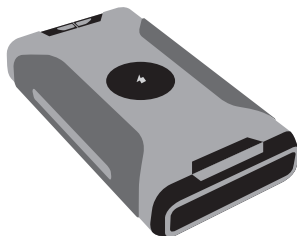

NOTE: If you are in doubt on what DC-Voltage to choose, have a look at the label on the AC charger for the laptop.

Wireless charger

Flashlight and Emergency light

1. Long press

2. Long press

Flashlight and Emergency light