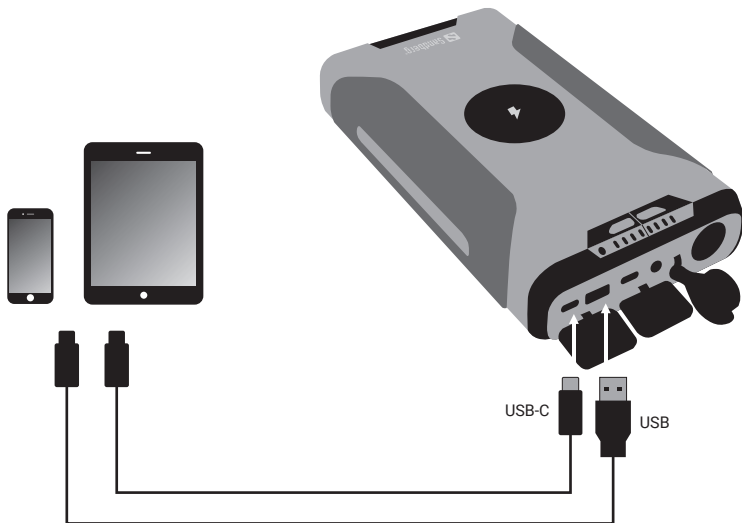

S Sandberg®
ACTIVE 

Survivor Powerbank 7in1 72000

Quick guide

420-64

www.sandberg.world

Overview

1. USB-C 1 Input/Output
2. USB-C 2 Output
3. USB-A Output
4. DC Input/Output
5. 12V Car lighter output
6. Laptop Voltage button

7. Laptop voltage indicators
8. Power button
9. Battery level indicator
10. Wireless charging Area
11. Flashlight and emergency light

Detailed specification

Charge the powerbank

USB-C Input:
PD

DC Input:
18-24V/4A (max)

DC/PD Input

Solar Panel
Charger

Wall
Charger

Charging indicator

100% 75% 50% 25%

Charge mobile device (USB and USB-C 2 Output)

Charge equipment (Car Lighter Socket)

Charge laptop (DC or USB-C 1 Output)

Charging a laptop with DC cable - important note

1. Choose correct tip to fit the DC port of your laptop.
2. Set the correct voltage on the power bank:
Keep long press on the button until display is flashing.