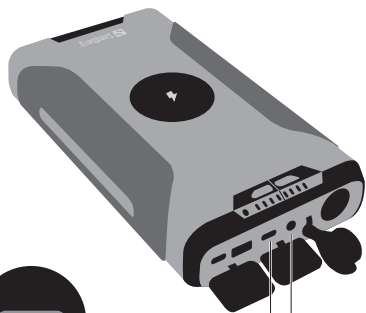

S Sandberg®
ACTIVE 

Survivor Powerbank 7in1 72000

Quick guide

420-64

www.sandberg.world

Overview

1. USB-C 1 Input/Output
2. USB-C 2 Output
3. USB-A Output
4. DC Input/Output
5. 12V Car lighter output
6. Laptop Voltage button

7. Laptop voltage indicators
8. Power button
9. Battery level indicator
10. Wireless charging Area
11. Flashlight and emergency light

Detailed specification

Charge the powerbank

USB-C Input:
PD

DC Input:
18-24V/4A (max)

DC/PD Input

Solar Panel
Charger

Wall
Charger

Charging indicator

100% 75% 50% 25%

Charge mobile device (USB and USB-C 2 Output)

Charge equipment (Car Lighter Socket)

Charge laptop (DC or USB-C 1 Output)

5
Years
Warranty

Survivor Powerbank 7in1 72000

Item no. 420-64

Battery capacity: 72000 mAh (266.4 Wh)

Battery type: Li-Ion

DC-port input: 18-24V/4A (max)

DC-port output: 12V/5A, 16.5V/4A, 20V/3.5A, 24V/2A (70W max)