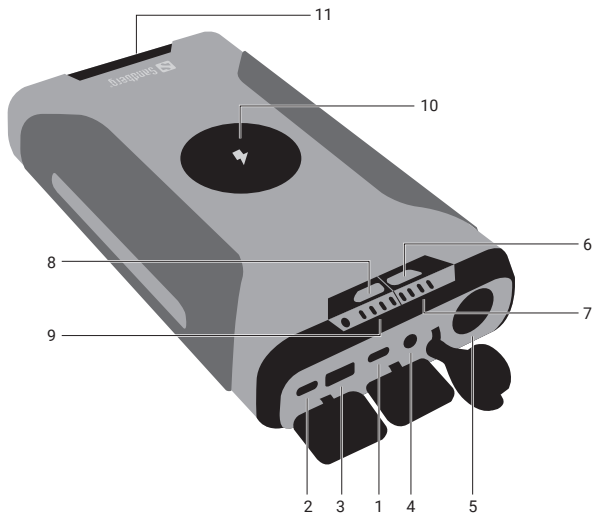

S Sandberg®
ACTIVE 

Survivor Powerbank 7in1 72000

Quick guide

420-64

www.sandberg.world

Overview

1. USB-C 1 Input/Output
2. USB-C 2 Output
3. USB-A Output
4. DC Input/Output
5. 12V Car lighter output
6. Laptop Voltage button

7. Laptop voltage indicators
8. Power button
9. Battery level indicator
10. Wireless charging Area
11. Flashlight and emergency light

Detailed specification

Charge the powerbank

USB-C Input:
PD

DC Input:
18-24V/4A (max)

DC/PD Input

Solar Panel
Charger

Wall
Charger

Charging indicator

100% 75% 50% 25%

Charge mobile device (USB and USB-C 2 Output)

Charge equipment (Car Lighter Socket)

Charge laptop (DC or USB-C 1 Output)

5
Years
Warranty

Survivor Powerbank 7in1 72000

Item no. 420-64

Battery capacity: 72000 mAh (266.4 Wh)

Battery type: Li-Ion

DC-port input: 18-24V/4A (max)

DC-port output: 12V/5A, 16.5V/4A, 20V/3.5A, 24V/2A (70W max)