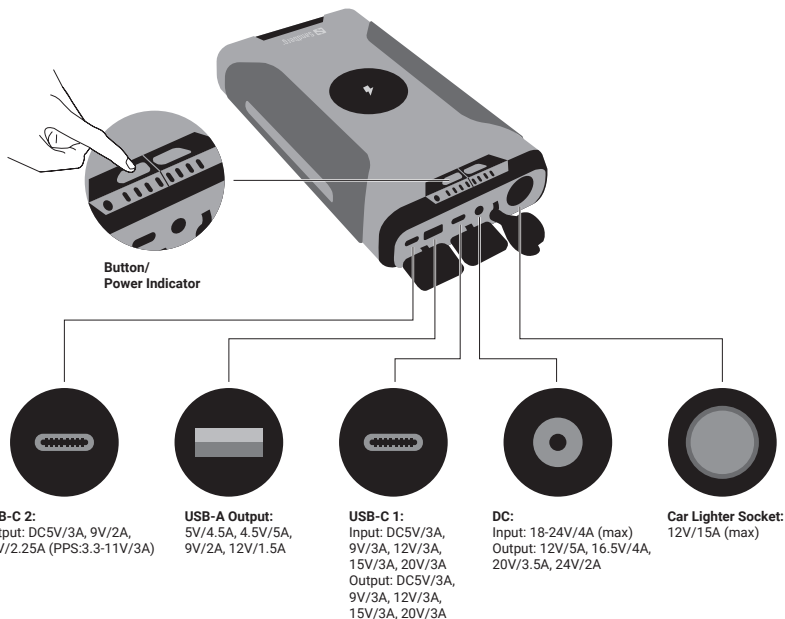

S Sandberg®
ACTIVE 

Survivor Powerbank 7in1 72000

Quick guide

420-64

www.sandberg.world

Overview

1. USB-C 1 Input/Output
2. USB-C 2 Output
3. USB-A Output
4. DC Input/Output
5. 12V Car lighter output
6. Laptop Voltage button

7. Laptop voltage indicators
8. Power button
9. Battery level indicator
10. Wireless charging Area
11. Flashlight and emergency light

Detailed specification

Charge the powerbank

USB-C Input:
PD

DC Input:
18-24V/4A (max)

DC/PD Input

Solar Panel
Charger

Wall
Charger

Charging indicator

100% 75% 50% 25%

Charge mobile device (USB and USB-C 2 Output)

Charge equipment (Car Lighter Socket)

Charge laptop (DC or USB-C 1 Output)

USB-A QC output: 5V/4.5A, 4.5V/5A, 9V/2A, 12V/1.5A

USB-C PD input 1: 5V/3A, 9V/3A, 12V/3A, 15V/3A, 20V/3A (60W max)

USB-C PD output 1: 5V/3A, 9V/3A, 12V/3A, 15V/3A, 20V/3A (60W max)

USB-C PD output 2: 5V/3A, 9V/2A, 12V/2.25A (PPS: 3.3-11V/3A)