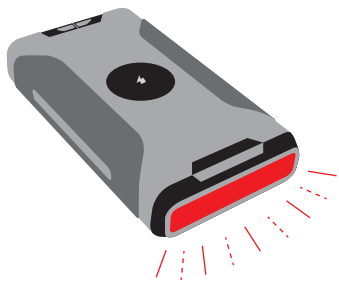

NOTE: If you are in doubt on what DC-Voltage to choose, have a look at the label on the AC charger for the laptop.

Wireless charger

Flashlight and Emergency light

1. Long press

2. Long press

Flashlight and Emergency light