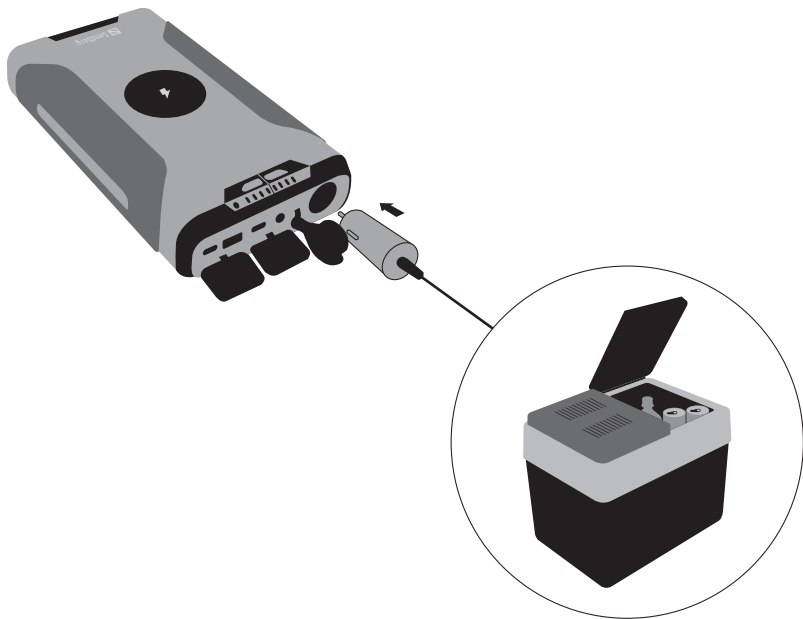

7. Laptop voltage indicators
8. Power button
9. Battery level indicator
10. Wireless charging Area
11. Flashlight and emergency light

Detailed specification

Charge the powerbank

USB-C Input:
PD

DC Input:
18-24V/4A (max)

DC/PD Input

Solar Panel
Charger

Wall
Charger

Charging indicator

100% 75% 50% 25%

Charge mobile device (USB and USB-C 2 Output)

Charge equipment (Car Lighter Socket)

Charge laptop (DC or USB-C 1 Output)