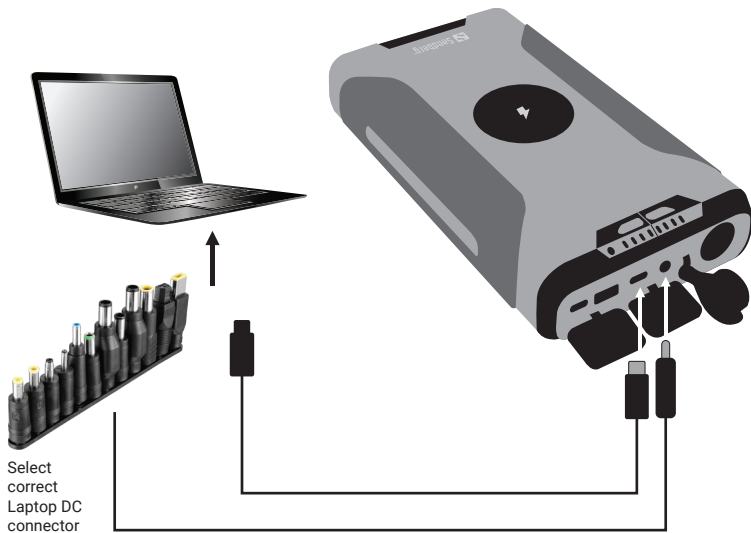

7. Laptop voltage indicators
8. Power button
9. Battery level indicator
10. Wireless charging Area
11. Flashlight and emergency light

Detailed specification

Charge the powerbank

USB-C Input:
PD

DC Input:
18-24V/4A (max)

DC/PD Input

Solar Panel
Charger

Wall
Charger

Charging indicator

100% 75% 50% 25%

Charge mobile device (USB and USB-C 2 Output)

Charge equipment (Car Lighter Socket)

Charge laptop (DC or USB-C 1 Output)

Charging a laptop with DC cable - important note

1. Choose correct tip to fit the DC port of your laptop.
2. Set the correct voltage on the power bank:
Keep long press on the button until display is flashing.