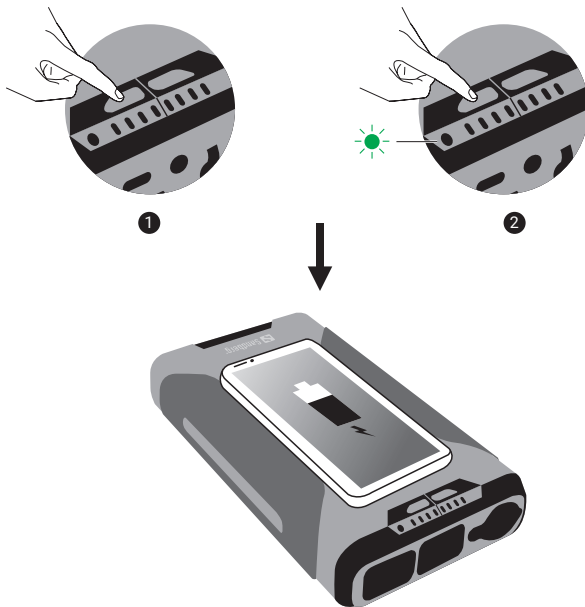

Wireless charger