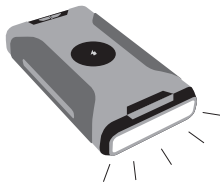

3. Press twice